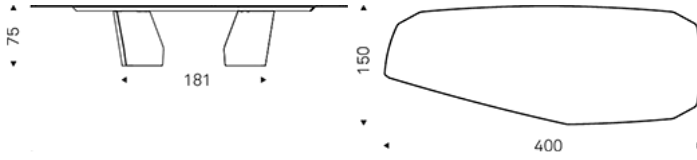

SENATOR

Design: Paolo Cattelan

Product description

Table with base in titanium (GFM11) or bronze (GFM18) embossed lacquered steel. Top 12mm thick in extra clear bevelled glass with artistic decorative printing CrystalArt Marble in colours Cotopaxi (CYM6) or Orobico (CYM7).

SENATOR

Design: Paolo Cattelan

Dimension

SENATOR

Design: Paolo Cattelan

Finishes: base

metal

GFM11 titanium
embossed